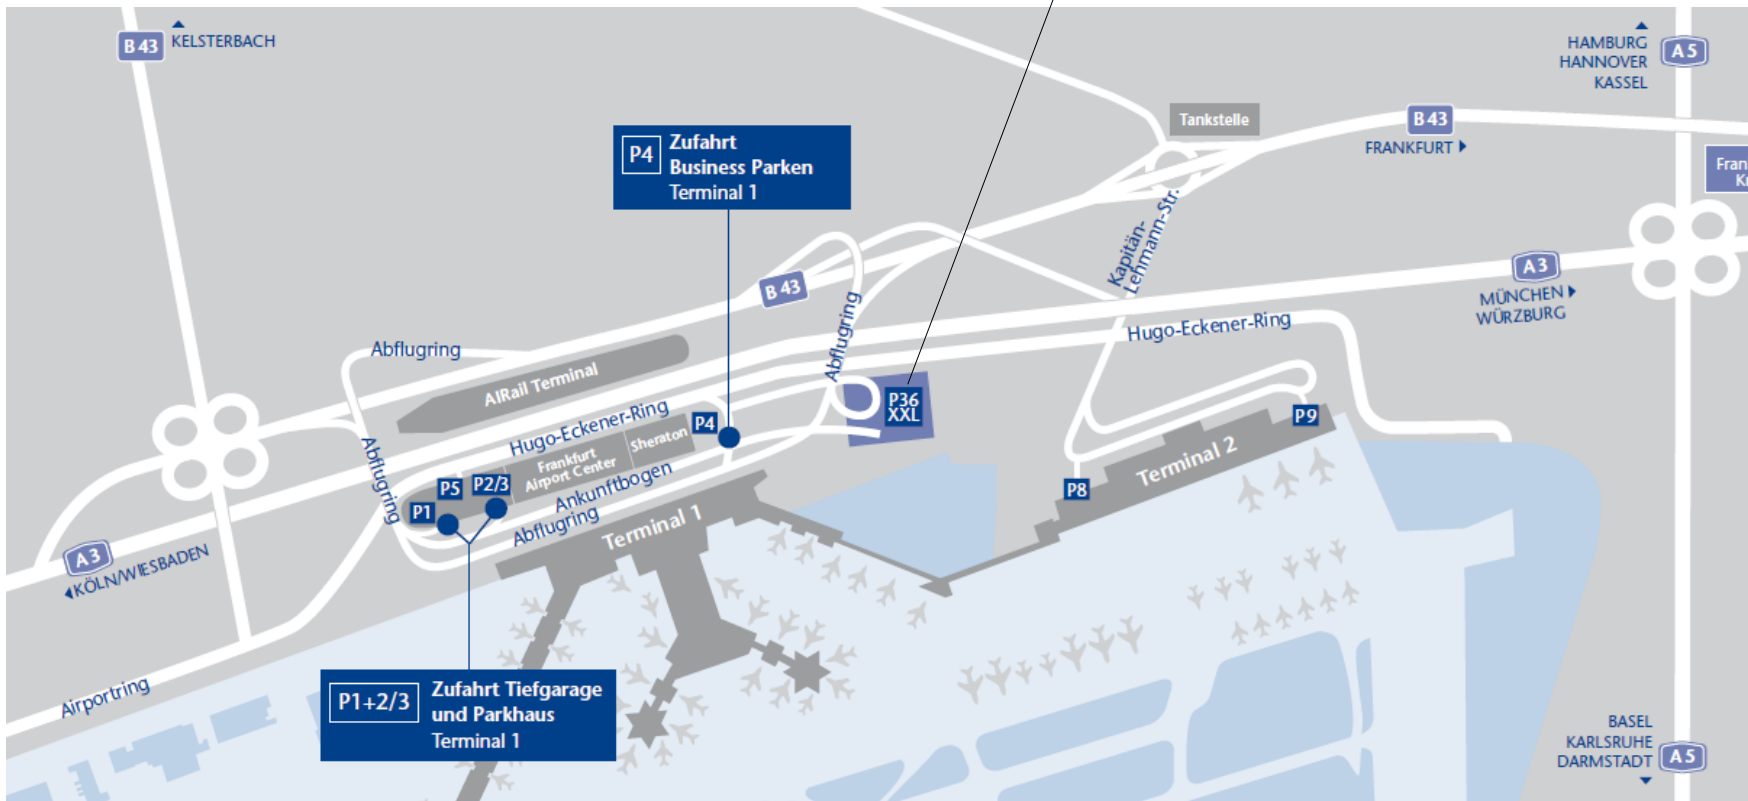

FRANKFURT/MAIN (FRA)

OPERATOR: SCHERER REISEN

„REVISION“-SIGN INSIDE FRONT WINDOW

TO REVISION

SHUTTLE FRA1*: 28.03.2024, 17:30

SHUTTLE FRA2: 29.03.2024, 10:30

SHUTTLE FRA3: 29.03.2024, 13:30

SHUTTLE FRA4: 29.03.2024, 18:30

FROM REVISION

SHUTTLE FRA10: 01.04.2024, 12:30

SHUTTLE FRA11: 01.04.2024 14:00

revision
THE EASTERPARTY

**AIRPORT SHUTTLE
P36, TERMINAL 1**

*Thursday shuttle FRA1 serves only the respective visitor hotels and does not drive to the E Werk